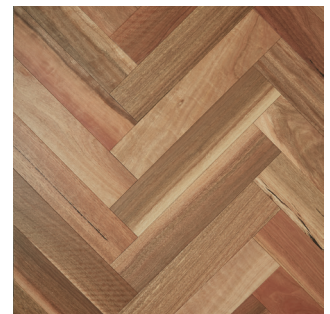

Fiddleback

Australian Hardwood

by
PREFERENCE
FLOORS

Image courtesy of Crosscon

Colour: Blackbutt

Your Peace of Mind

Introducing our unique Fiddleback Engineered Australian Hardwood collection. It's available in the ever popular Spotted Gum and Blackbutt. Fiddleback wear layers combine the classic features of our Australian Eucalyptus bonded onto an ever reliable Plywood core. This creates an authentic Australian timber visual with the associated stability and durability of an engineered timber construction.

Grade

- Standard and better grade (ABC), will display natural characteristics such as knots, natural colour and grain variation, filled void and gum vein.
- Slight checking in wear layer under coating is acceptable.
- Rustic grade contains knots and dark resin filled spots, pinhole and contrasting colour tones, along with spiral grain and fine saw marks for that enhanced rustic appearance.

Size: 600x120x14/3.0mm TG
Sq: 0.864

Spotted Gum

Spotted Gum Smooth Matte

Size: 1820x135x13/2.0mm Click
Sq: 1.474

Spotted Gum Smooth Matte

Size: 1820x180x14/3.0mm Click
Sq: 1.966

Rustic Spotted Gum Brushed Matte

Size: 1820x180x14/3.0mm TG
Sq: 1.966

Spotted Gum Herringbone Brushed Matte

Size: 600x120x14/3.0mm TG
Sq: 0.864

Front Cover: Rustic Blackbutt | Back Cover: Blackbutt

Issue Autumn 2022

Preference Floors (SA)
Adelaide
t +61 8 8262 2774
sa@preferencefloors.com.au