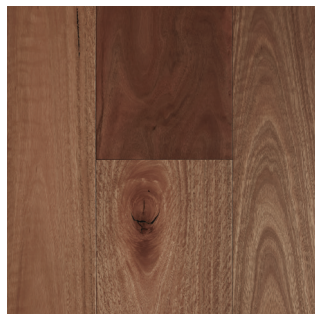

Spotted Gum Smooth Matte

Size: 1820x180x14/3.0mm Click
Sq: 1.966