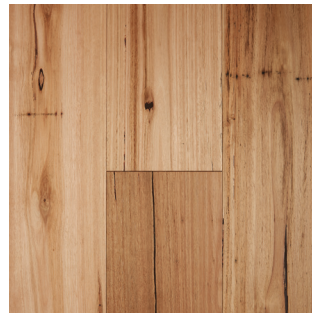

Fiddleback

Australian Hardwood

by
PREFERENCE
FLOORS

Image courtesy of Crosscon

Colour: Blackbutt

Your Peace of Mind

Introducing our unique Fiddleback Engineered Australian Hardwood collection. It's available in the ever popular Spotted Gum and Blackbutt. Fiddleback wear layers combine the classic features of our Australian Eucalyptus bonded onto an ever reliable Plywood core. This creates an authentic Australian timber visual with the associated stability and durability of an engineered timber construction.

Grade

- Standard and better grade (ABC), will display natural characteristics such as knots, natural colour and grain variation, filled void and gum vein.
- Slight checking in wear layer under coating is acceptable.
- Rustic grade contains knots and dark resin filled spots, pinhole and contrasting colour tones, along with spiral grain and fine saw marks for that enhanced rustic appearance.

Structure

- Genuine Australian Eucalyptus wear layer permanently bonded to an engineered multi-layer mixed hardwood core.

Cartons

- Long plank contain nested combination shorts.

Variety of Sizes

Surface finishes include smooth or brushed textures. Pre-finished matte, water based multi-coat PU lacquer. All sizes display Micro-bevel 4 sides to enhance the plank visual. The Fiddleback plank sizes are recommended as a floating installation and Direct Fix only for parquetry.

Blackbutt

Blackbutt Smooth Matte

Size: 1820x135x13/2.0mm Click
Sq: 1.474

Blackbutt Smooth Matte

Size: 1820x180x14/3.0mm Click
Sq: 1.966

Rustic Blackbutt Brushed Matte

Size: 1820x180x14/3.0mm TG
Sq: 1.966

Blackbutt Herringbone Brushed Matte