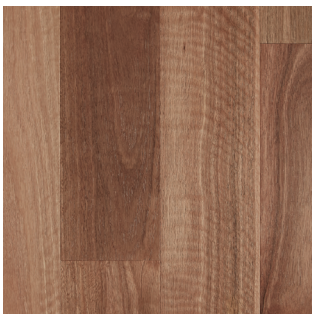

Spotted Gum

Spotted Gum Smooth Matte

Size: 1820x135x13/2.0mm Click
Sq: 1.474